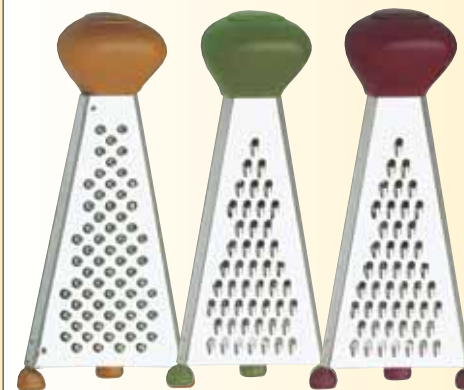

great item!

Zest for Life Lemon Zester

25 pc display.

Item: 50300
Inner: 25
Master: 200
Cubic: 1.90
Upc: 067742-503008

Melon Baller

40 pc display.

Item: 50225
Inner: 40
Master: 160
Cubic: 2.00
Upc: 067742-502254

Polar Bear Ice Cream Scoop

Item: 50565
Inner: 12
Master: 48
Cubic: 2.17
Upc: 067742-505651

Cow Ice Cream Scoop

Item: 50550
Inner: 12
Master: 48
Cubic: 2.17
Upc: 067742-505507

Little Piggy Ice Cream Scoop

Item: 50770
Inner: 12
Master: 48
Cubic: 2.17
Upc: 067742-507709

Penguin Ice Cream Scoop

Item: 50990
Inner: 12
Master: 48
Cubic: 2.17
Upc: 067742-509901

Mini Grater Tower

Remarkably efficient at grating garlic, nuts, chocolate and much more.

Item: 30591
Inner: 24
Master: 144
Cubic: 1.95
Upc: 067742-305916

Potato Peeler

30 pc display.

Item: 50475
Inner: 30
Master: 120
Cubic: 1.09
Upc: 067742-504753

Spread It On Fruits

4 pc set.

Item: 90000
Inner: 12
Master: 48
Cubic: 1.32
Upc: 067742-900005

Spread It On Vegetable